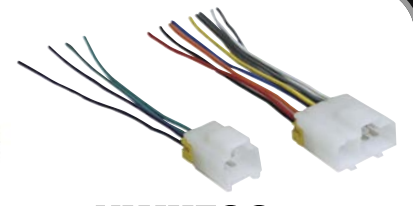

NWH700
1982-1996
NISSAN/INFINITY

• Plugs into factory harness.