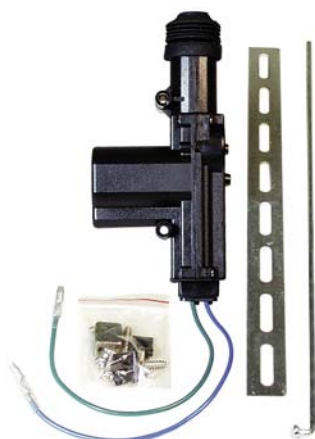

DLA06 12 Volt 2 Wire Door Lock Actuator

Includes installation hardware.