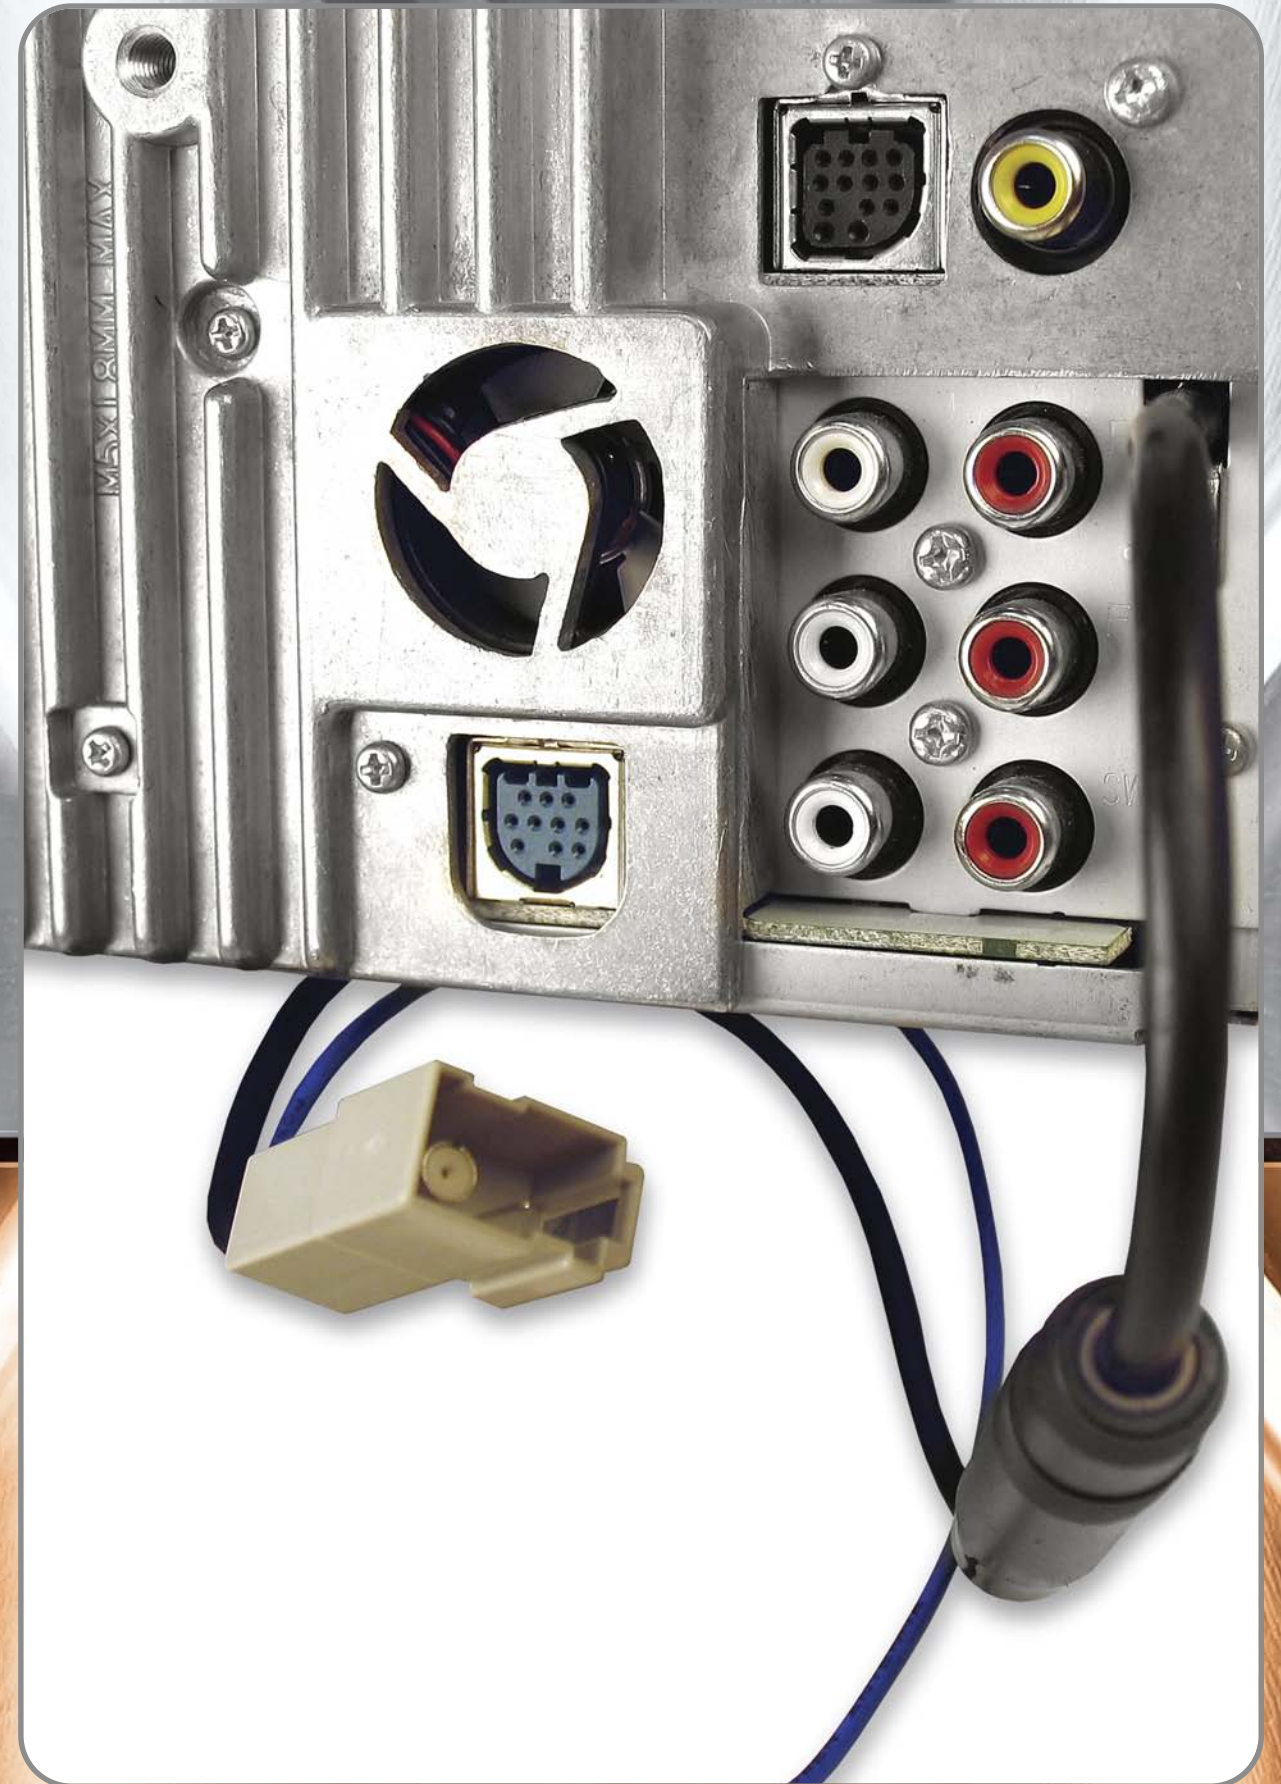

ANTENNA ADAPTERS/ACCESSORIES