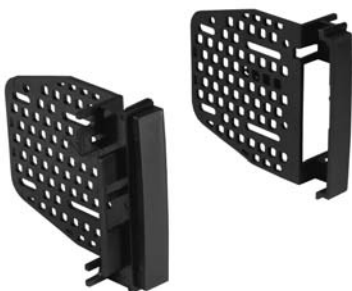

CDK642

2007-2013

**CHRYSLER
DODGE/JEEP
VOLKSWAGEN**

(For Vehicle Specifics See Pg 28)

FEATURES

- Installs one double DIN radio.
- Includes instructions & hardware.

Wire Harness:

CWH642

Antenna Adapters:

EU06