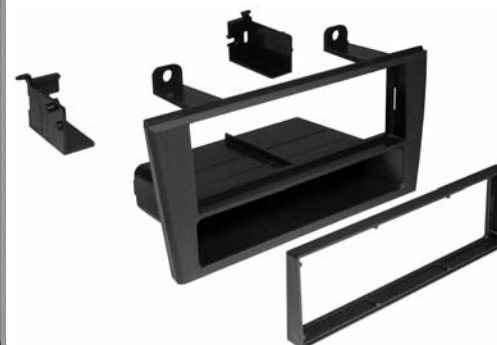

LLSK580
2002-2005
FORD
Thunderbird
2000-2006
LINCOLN
LS

(For Vehicle Specifics See Pg 37)

FEATURES

- Installs one single DIN radio with pocket.
- Includes fully adjustable ISO mounting brackets.
- Built in radio chassis support rail.
- Includes instructions & hardware

Wire Harness:

FWH600/FWH698