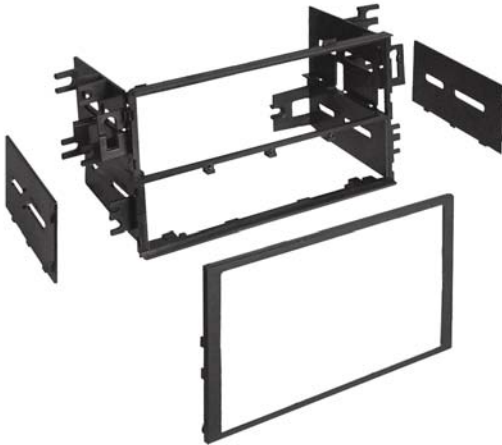

Installer Preferred
Custom Mounting Kits

NEW ITEM!
NOW AVAILABLE!

HONK831

1986-2013

ACURA
HONDA

(For Vehicle Specifics See Pg 36)

FEATURES

- Installs one double DIN radio.
- Includes fully adjustable ISO mounting brackets.
- Includes instructions & hardware.

Wire Harness:

HWH804/HWH806/HWH810
HWH812/HWH86A

Antenna Adapter:

H06/H08