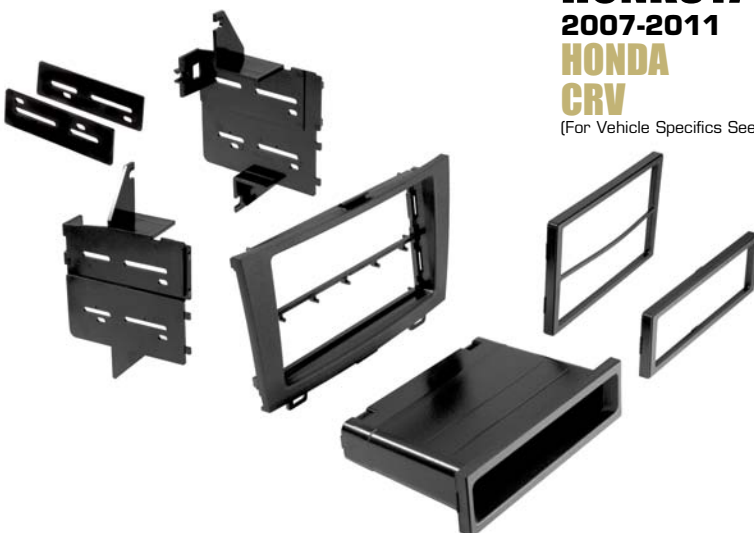

HONK817

2007-2011

HONDA CRV

(For Vehicle Specifics See Pg 36)

FEATURES

- Installs one single DIN or ISO mount radio with pocket.
- Installs one double DIN radio.
- Includes single and double DIN trim rings.
- Includes fully adjustable ISO mounting brackets.
- Includes instructions & hardware.

Wire Harness:

HWH812

Antenna Adapters:

H06