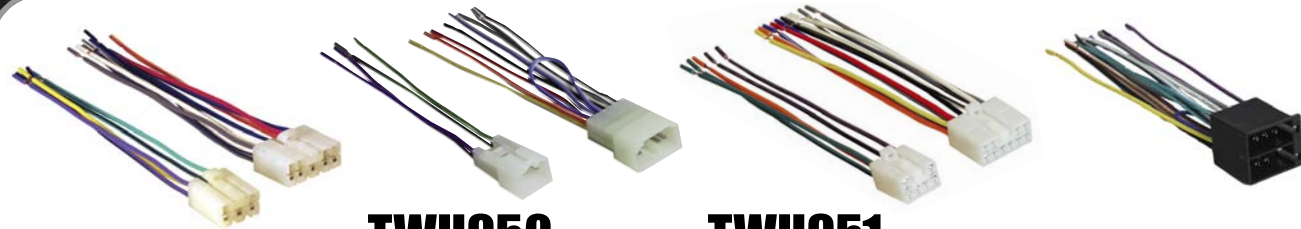

Power & Speaker
Wire Harnesses

TWH941
1982-1987
TOYOTA

- Plugs into OEM radio.

TWH950
1987-2013
TOYOTA
& SELECT IMPORTS

- Plugs into factory harness.

TWH951
1987-2013
TOYOTA
& SELECT IMPORTS

- Plugs into OEM radio.

VWH1000
1985-2012
VOLKSWAGEN

- Plugs into factory harness.