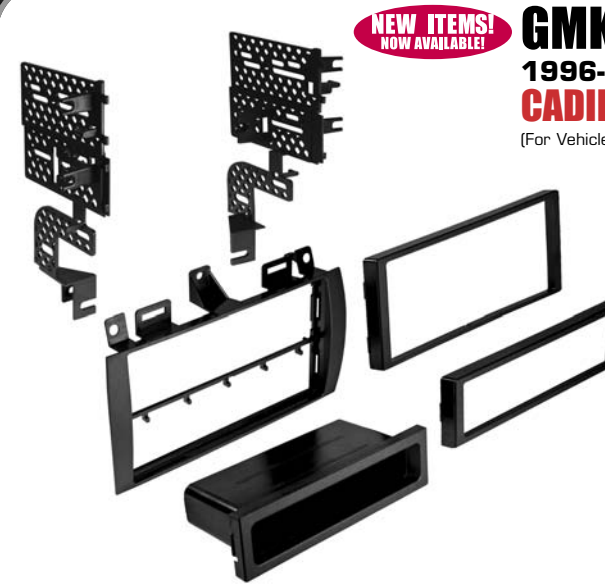

Installer Preferred
Custom Mounting Kits

NEW ITEMS!
NOW AVAILABLE!

GMK262
1996-2005
CADILLAC

(For Vehicle Specifics See Pg 32)

FEATURES

- Installs one single DIN or ISO mount radio with pocket.
- Installs one double DIN radio.
- Includes single and double DIN trim rings.
- Includes fully adjustable ISO mounting brackets.
- Includes instructions & hardware.

Wire Harness:

GWH346

Antenna Adapters:

GM6