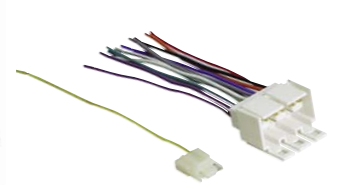

GWH342
1978-1991
GENERAL MOTORS

- Plugs into factory harness.