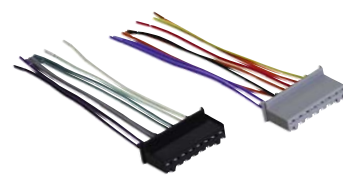

FWH593
1985-2007
FORD/LINCOLN
MERCURY

- Plugs into OEM radio.