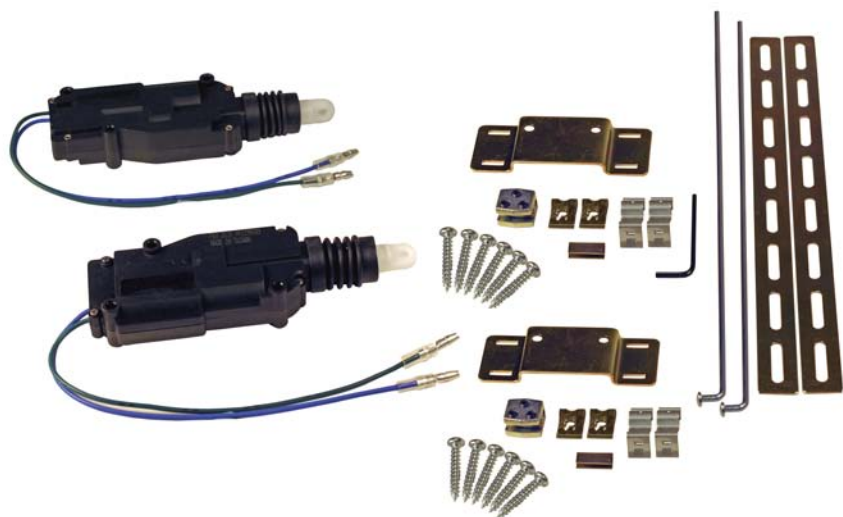

DLA06 12 Volt 2 Wire Door Lock Actuator

Includes installation hardware.

DLACK2 Cable Style Door Lock Actuator

Includes installation hardware for 2 doors.

Installer Preferred
Speaker Grills

American International is widely known for manufacturing fine audio accessories, including a full line of replacement & custom speaker grills. We make a complete line to meet any application. These speaker grills are not only good looking & durable, but also provide maximum sound performance.