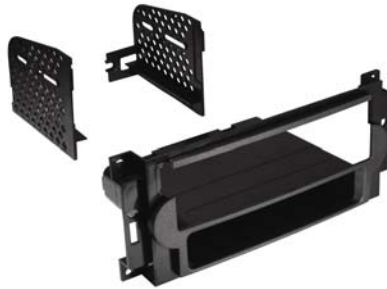

Installer Preferred Custom Mounting Kits

CDK644
2007-2013
CHRYSLER
DODGE/JEEP
VOLKSWAGEN
(For Vehicle Specifics See Pg 28)

FEATURES

- Installs one single DIN or ISO mount radio with pocket.
- Includes ISO/DIN trim ring.
- Includes instructions & hardware.

Wire Harness:
CWH642

Antenna Adapters:
EU06

CDK648
2004-2010
CHRYSLER
DODGE/JEEP
(For Vehicle Specifics See Pg 28)

FEATURES

- Installs one single ISO mount radio with pocket.
- Includes fully adjustable ISO mounting brackets.
- Includes instructions & hardware.

Wire Harness:
CWH638/CWH68A

Antenna Adapters:
CR6

* If equipped with factory navigation use part# CD-K650 for Double DIN applications. If not you may purchase a factory navigation bezel from dealership.

NEW ITEM!
NOW AVAILABLE!

CDK649
2004-2008
CHRYSLER
DODGE/JEEP
(For Vehicle Specifics See Pg 28)

FEATURES

- Installs one single ISO mount radio with pocket.
- Installs one double DIN radio.
- Includes fully adjustable ISO mounting brackets.
- Includes instructions & hardware.

Wire Harness:
CWH638

Antenna Adapter:
CR6

CDK650
2004-2008
CHRYSLER
DODGE/JEEP
(For Vehicle Specifics See Pg 28)

FEATURES

- Installs one double DIN radio.
- Includes fully adjustable ISO mounting brackets.
- Includes instructions & hardware.

Wire Harness:
CWH638

Antenna Adapters:
CR6