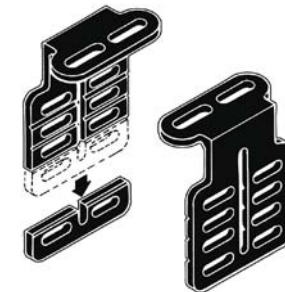

HA118
Back Strap

- 18" Backstrap

UMB10
Universal Mounting Bracket

- Scored for E-Z breakaway
- Ideal for equalizers, CB's and under dash applications