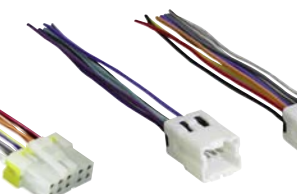

NWH701
1982-1996
NISSAN/INFINITY

NWH702
1995-2010
NISSAN/INFINITY

• Plugs into factory harness.