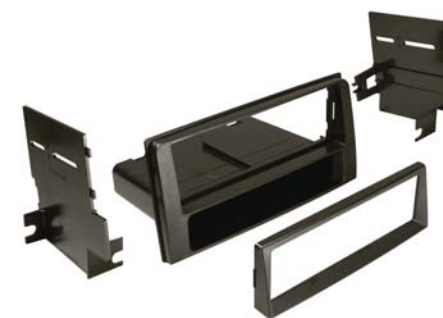

TOYK962
2003-2009
TOYOTA
4 Runner

(For Vehicle Specifics See Pg 39)

FEATURES

- Installs one single DIN or ISO mount radio with pocket.
- Includes ISO/DIN trim ring.
- Includes fully adjustable ISO mounting brackets.
- Includes instructions & hardware.

Wire Harness:
TWH17/TWH950