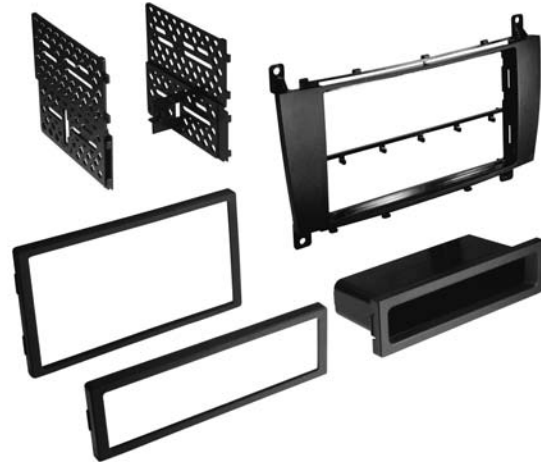

Installer Preferred
Custom Mounting Kits

NEW ITEM!
NOW AVAILABLE!

MBK102C
2005-2007
MERCEDES
C/CLK Class

(For Vehicle Specifics See Pg 37)

FEATURES

- Installs one single DIN or ISO mount radio with pocket.
- Installs one double DIN radio.
- Includes single and double DIN trim rings.
- Includes fully adjustable ISO mounting brackets.
- Includes instructions & hardware.

Wire Harness:

VWH1000

Antenna Adapters:

VW6

NEW ITEM!
NOW AVAILABLE!