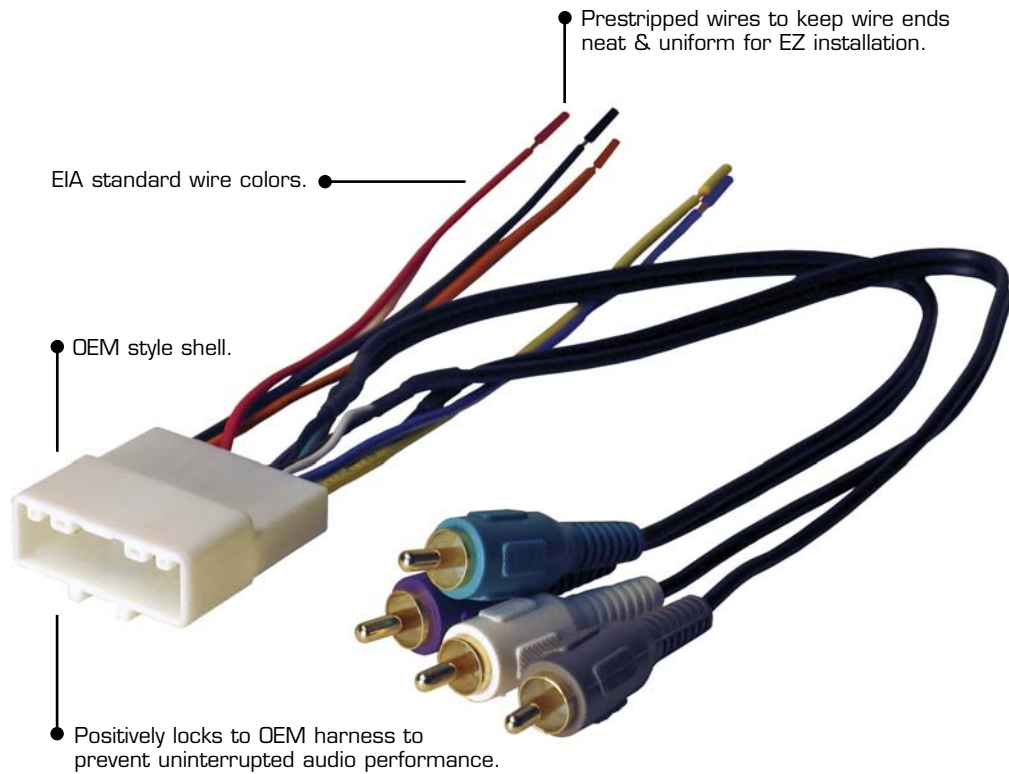

FEATURING:

The **TOYK973**

MOUNTING KIT 2012-2013 Toyota Tacoma

(Satin Black)
to match OEM finish

Installs one single DIN or ISO radio or one double DIN radio.

ISO Radio Mounting Brackets that also retain OEM Hazard Button, Airbag & Clock module.

Includes single & double DIN trim rings.

Full size pocket for added convenience.

INSTALLER PREFERRED

CUSTOM MOUNTING KITS

Wire Harnesses

American International Installer Preferred wire harnesses are a vital link between today's mobile electronics and a given vehicle. Manufactured to exacting standards, Installer Preferred wire harnesses are also a nimble installation component that plugs right into either an OEM harness or radio, simplifying installation and saving valuable time. For today's business owner and professional mobile electronics installers, time is profit; and profit is what business is all about. Make a choice that is worthy of the hard work that goes into your installations. Accept only American International Installer Preferred wire harnesses for the job every time.

INSTALLER PREFERRED

WIRE HARNESSSES

Antenna Adapters/Accessories

American International Installer Preferred antenna adapters feature only the finest quality cable and precision connector designs that are identical to their OEM counterparts within most vehicles. Delivering quality signal, while rejecting radiated noise, is a serious ongoing challenge for today's business owner and mobile electronics installer. Something as simple as a quality antenna adapter can sometimes make all the difference. American International Installer Preferred antenna adapters can be trusted to deliver the reliable fit and function that equals peace of mind. Accept nothing less.