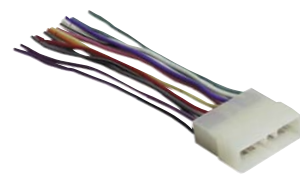

IWH990
1981-1994
UNIVERSAL IMPORT

• Plugs into factory harness.