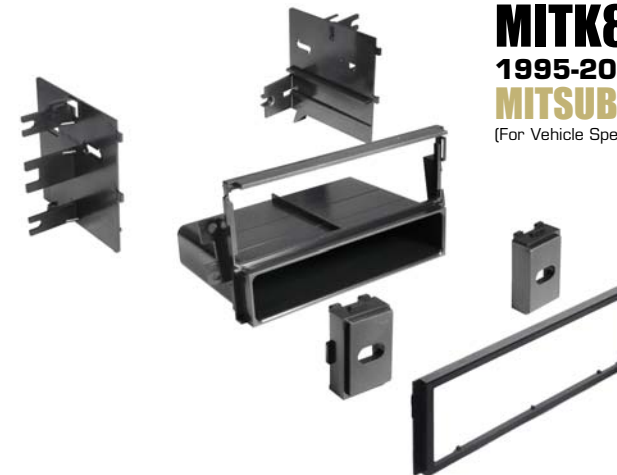

- OEM style dash panel.
- Works with factory Delco radio or can be used for aftermarket radios using part # GMK444/GMK454.

Wire Harness:

GW342

MITK890
1995-2006
MITSUBISHI

(For Vehicle Specifics See Pg 37)