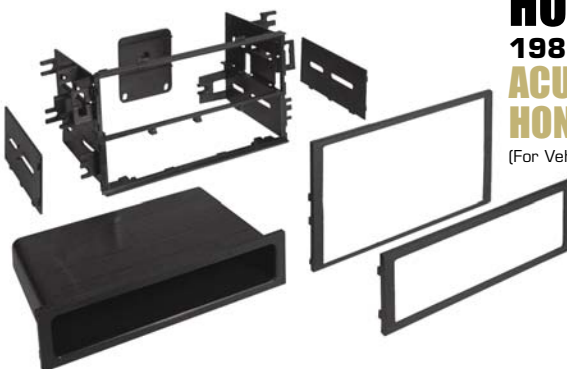

HONK830

1986-2013

ACURA
HONDA

(For Vehicle Specifics See Pg 36)

FEATURES

- Installs one single DIN or ISO mount radio with pocket.
- Installs one double DIN radio.
- Includes single and double DIN trim rings.
- Includes fully adjustable ISO mounting brackets.
- Includes instructions & hardware.

Wire Harness:

HWH86A/HWH804/HWH806

Antenna Adapters:

H06/H07