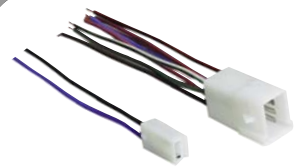

Power & Speaker
Wire Harnesses

FWH591
1982-1985
FORD/LINCOLN
MERCURY

- Plugs into OEM radio.