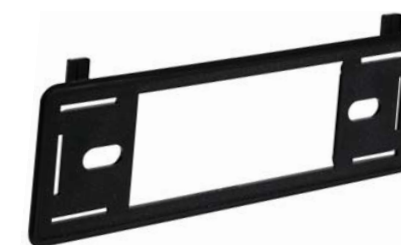

FP306
1968-1976
CHEVROLET
Corvette
(For Vehicle Specifics See Pg 31)

FEATURES

RADIO MOUNTING BRACKET/TRIM PLATE

FP338
1988-1995
CHEVROLET
Full Size Van
(For Vehicle Specifics See Pg 31)

FEATURES

- OEM STYLE TRIM PLATE
- Works with factory Delco radio or can be used for aftermarket radios using part # GMK444/GMK454.