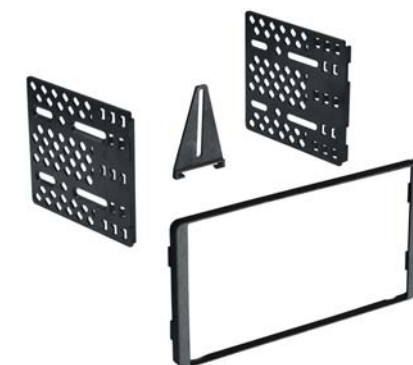

FMK552
1995-2011
FORD/LINCOLN
MAZDA/MERCURY
(For Vehicle Specifics See Pg 31)

FEATURES
• Installs one double DIN radio.
• Includes fully adjustable ISO mounting brackets.
• Includes rear support bracket.
• Progressive 3 position snap adjustment allows for option of kit depth placement in dash
• Includes instructions & hardware.
Wire Harness:
(See App Guide)
Antenna Adapters:
FD6