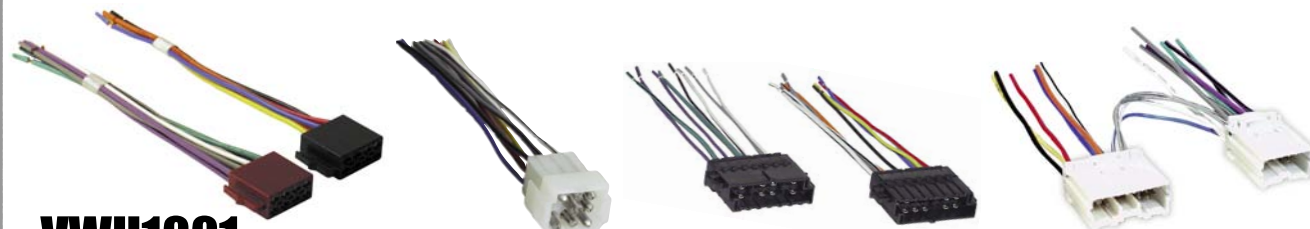

VWH1001
1985-2012
VOLKSWAGEN
& SELECT
IMPORT/DOMESTIC

- Plugs into OEM radio.

VWH1050
1981-1993
VOLVO

- Plugs into factory harness.

VWH1052
1990-1995
VOLVO

- Plugs into factory harness.

VWH1054
1993-2004
VOLVO

- Plugs into factory harness.

- Plugs into factory harness.