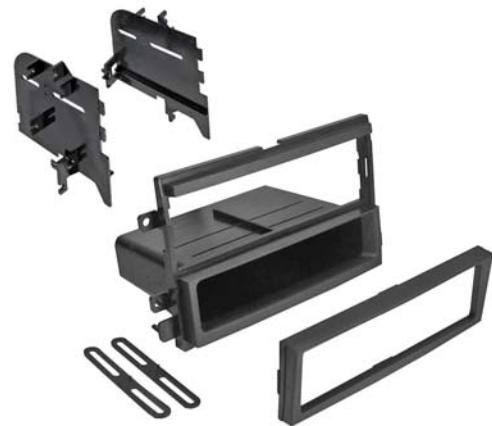

FMK538
2004-2013
FORD/LINCOLN
MAZDA/MERCURY
(For Vehicle Specifics See Pg 30)

FEATURES
• Installs one single DIN or ISO mount radio with pocket.
• Includes ISO/DIN trim ring.
• Includes fully adjustable ISO mounting brackets.
• Built in radio chassis support rail.
• Includes instructions & hardware.
Wire Harness:
FWH692/FWH694
Antenna Adapters:
CR6