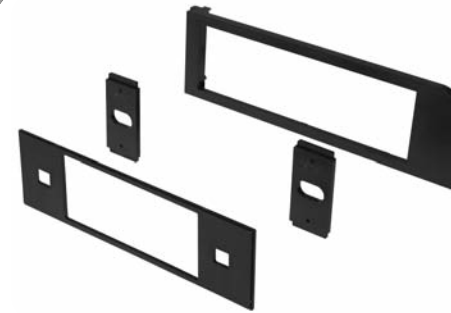

Installer Preferred
Custom Mounting Kits

VVOK1051
1975-1993
VOLVO

(RE-LOCATION KIT)
(For Vehicle Specifics See Pg 41)

FEATURES

- Installs one single DIN radio.
- Relocates radio to upper dash location.
- Includes instructions.

Wire Harness:
VWH1050