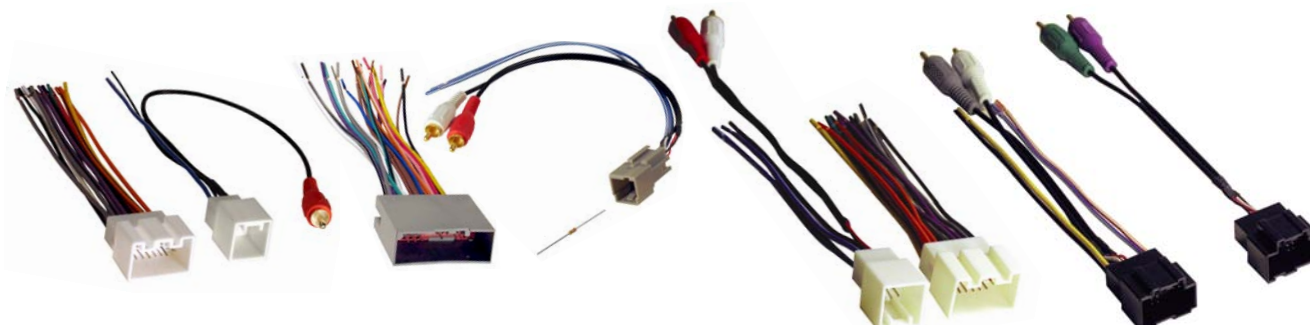

FWH647
1998-2005
FORD/LINCOLN
MERCURY

- Factory amp integration harness with factory sub inputs.
- Plugs into factory harness.

FWH694
2003-2012
FORD/LINCOLN
MERCURY

- Factory amp integration harness with factory sub inputs.
- Plugs into factory harness.

FWH698
1998-2008
FORD/LINCOLN
MERCURY

- Factory amp integration harness with factory sub inputs.
- Works with MACH 460/1000 audio systems.

GWH46A
2006-2011
GENERAL MOTORS

- Factory amp integration harness with RCA inputs.
- Works with Infinity audio systems.
- Plugs into factory harness.