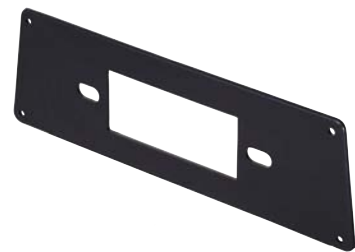

- Installs one single DIN radio.
- Scored on back for DIN cutout.
- Includes instructions.

Wire Harness:
VWH1050/VWH1052

This kit is a combination of the VVOK1050, 1051 & 1052

VVOK1050
1973-1993
VOLVO

(For Vehicle Specifics See Pg 41)