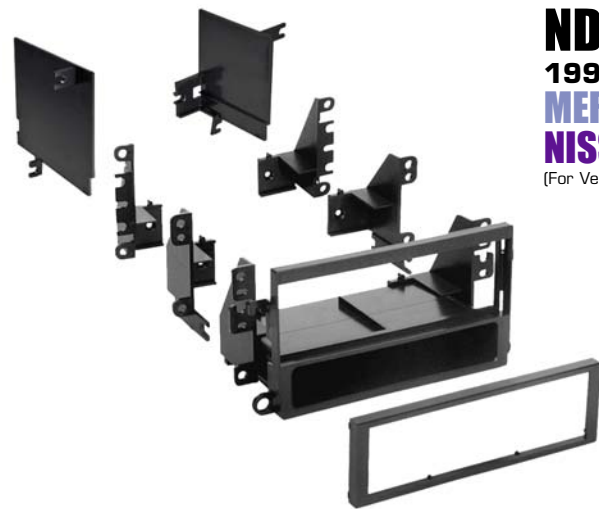

NDK717
1995-2004
MERCURY
NISSAN

(For Vehicle Specifics See Pg 38)

FEATURES

- Installs one single DIN radio with pocket.
- Includes DIN trim ring.
- Built-in radio chassis support rail.
- Includes instructions & hardware.

Wire Harness:
FWH598/NWH72A/NWH702
Antenna Adapters:
NM9

NDK724
2007-2012
NISSAN
Sentra

(For Vehicle Specifics See Pg 38)

FEATURES

- Installs one single ISO mount radio with pocket.
- Includes instructions & hardware.

Wire Harness:
NWH704
Antenna Adapters:
Ni6