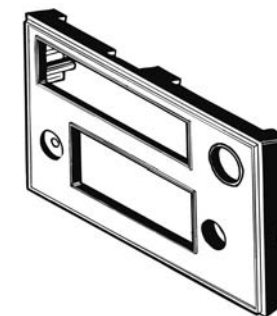

OCB255
1978-1983
OLDSMOBILE
Cutlass

(For Vehicle Specifics See Pg 38)

FEATURES

- OEM style dash panel.
- Fits shaft radios.
- Can be cut for DIN style radios.
- Mounts using original factory spring clips (not included).