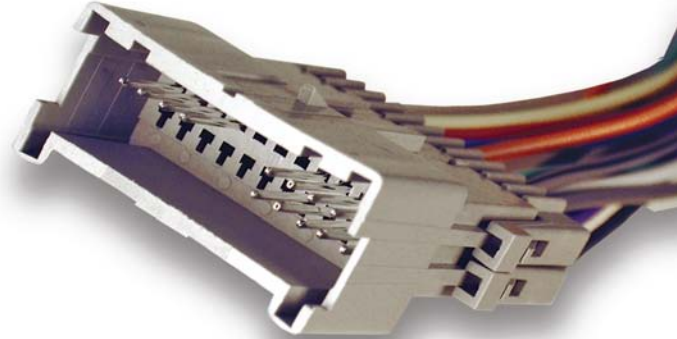

Power & Speaker
Wire Harnesses

- Plugs into OEM radio.

- Plugs into factory harness.

- Plugs into OEM radio.

- Plugs into factory harness.

- Plugs into OEM radio.

- Plugs into factory harness.

- Plugs into factory harness.

- Plugs into factory harness.

- Plugs into factory harness.

Amp Integration
Wire Harnesses

- Factory amp integration harness with RCA inputs.
- Plugs into factory harness.

- Factory amp integration harness with RCA inputs.
- Works with Infinity systems
- Plugs into factory harness.

- Factory amp integration harness with RCA inputs.
- Plugs into factory harness.

- Factory amp integration harness with RCA inputs.
- Works with Infinity systems
- Plugs into factory harness.

- Premium sound high level input harness.

- For aftermarket radios using low level outputs.
- Plugs into factory harness.

- Connects factory harness at Ford amp to aftermarket amp using low level RCA outputs.

- For aftermarket radios using low level outputs.
- Plugs into factory harness.