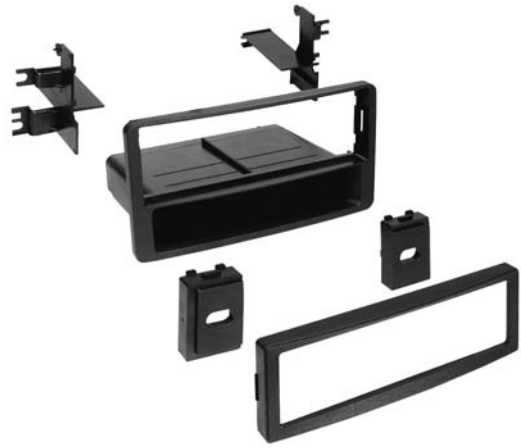

Installer Preferred
Custom Mounting Kits