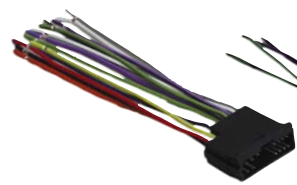

• Plugs into OEM radio.

JWH622
1988-1996
JEEP/DODGE/EAGLE

• Plugs into factory harness.

JWH623
1988-1996
JEEP/DODGE/EAGLE

• Plugs into OEM radio.

KWH832
1995-2003
KIA

• Plugs into factory harness.

MWH855
1983-1994
MAZDA