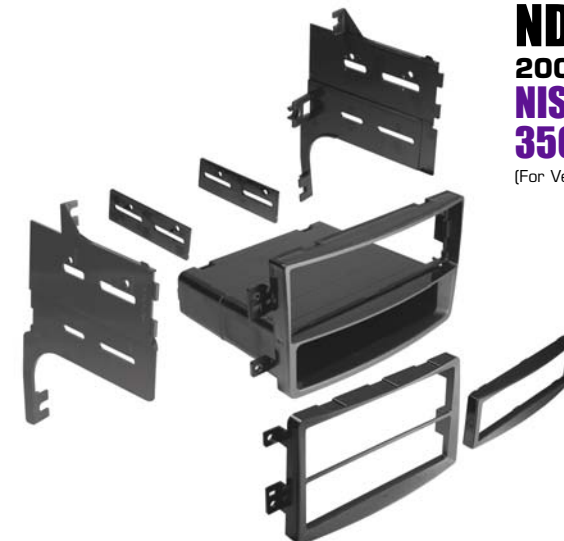

Wire Harness:

NWH72A/NWH702

NDK742
2003-2005
NISSAN
350 Z

(For Vehicle Specifics See Pg 38)

FEATURES

- Installs one double DIN radio.
- Includes instructions.

Wire Harness:

NWH72A/NWH702