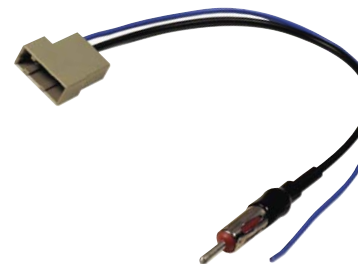

Converts factory antenna connection to standard Motorola male. Use when replacing factory radio.