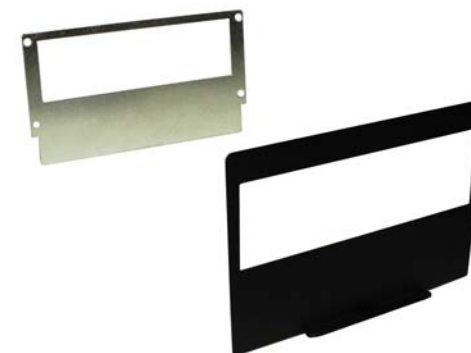

SBK936
1990-1994
SUBARU
Legacy

(For Vehicle Specifics See Pg 39)

FEATURES

- Metal mounting bracket.
- Fits DIN radios.
- Includes black powder coated metal trimplate.

Wire Harness:
IWH990