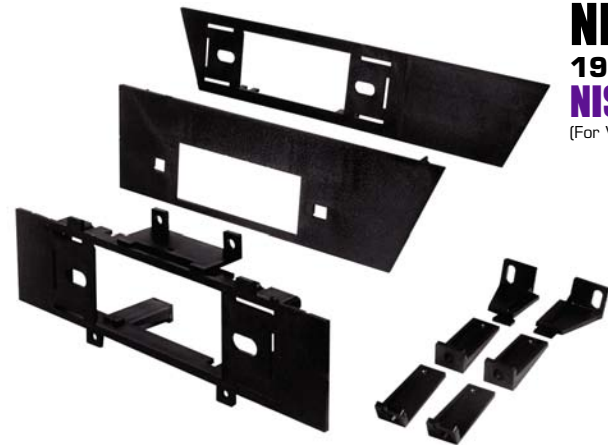

NDK709
1979-1989
NISSAN

(For Vehicle Specifics See Pg 38)

FEATURES

- Installs one single DIN radio.
- Features 1" X 7" EQ provision.
- Includes instructions & hardware.

Wire Harness:

NWH70A/NWH700

Antenna Adapters:

NM9