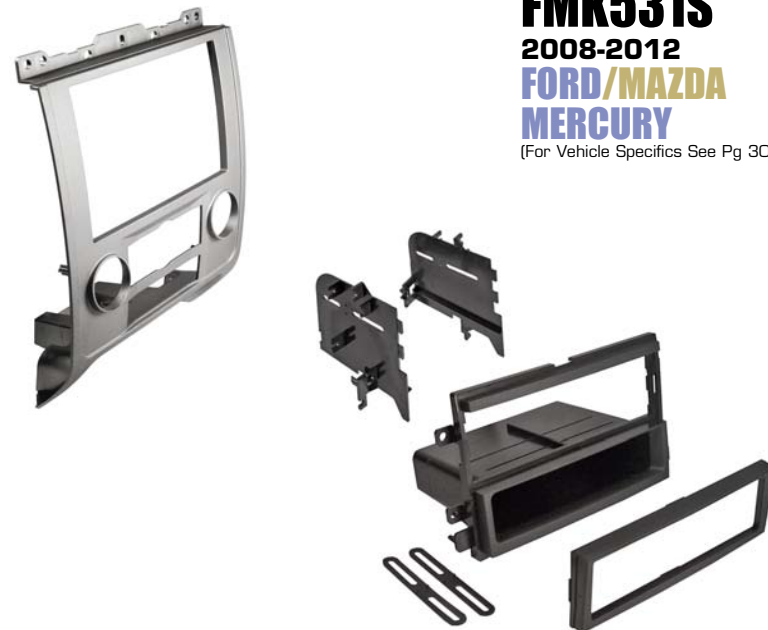

FMK531S

2008-2012
**FORD/MAZDA
MERCURY**

(For Vehicle Specifics See Pg 30)

FEATURES

- Installs one single DIN or ISO mount radio with pocket.
- Includes ISO/DIN trim ring.
- Included OEM style panel.
- Includes fully adjustable ISO mounting brackets.
- Built in radio chassis support rail.
- Includes instructions & hardware.

Wire Harness:

FWH692/FWH694

Antenna Adapters:

CR6

ALSO AVAILABLE
S (Silver)
UPC# 012339-531001