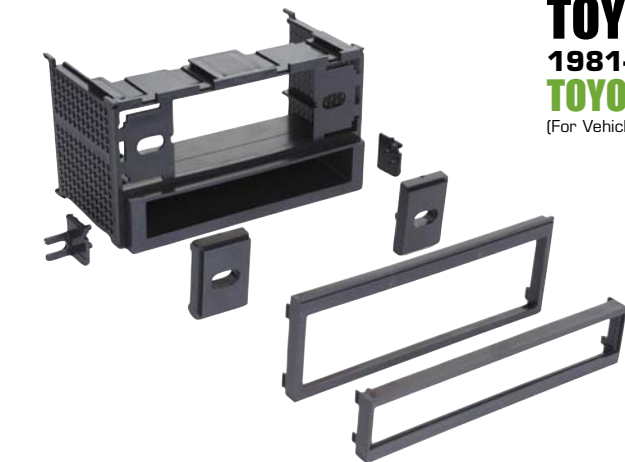

TOYK997
1981-2004
TOYOTA

(For Vehicle Specifics See Pg 39-40)

FEATURES

- Installs one single DIN radio with pocket.
- Includes DIN trim ring.
- Multiple brackets and panels are not shown but included with kit.
- Includes half DIN EQ provision with trim ring.
- Mounting hardware included.

Wire Harness:

TWH17/TWH14/TWH940/TWH950

Installer Preferred
Custom Mounting Kits

TTR992
2000-2013
TOYOTA
SCION

(For Vehicle Specifics See Pg 40)

FEATURES

- Installs one double DIN radio.
- Includes instructions.