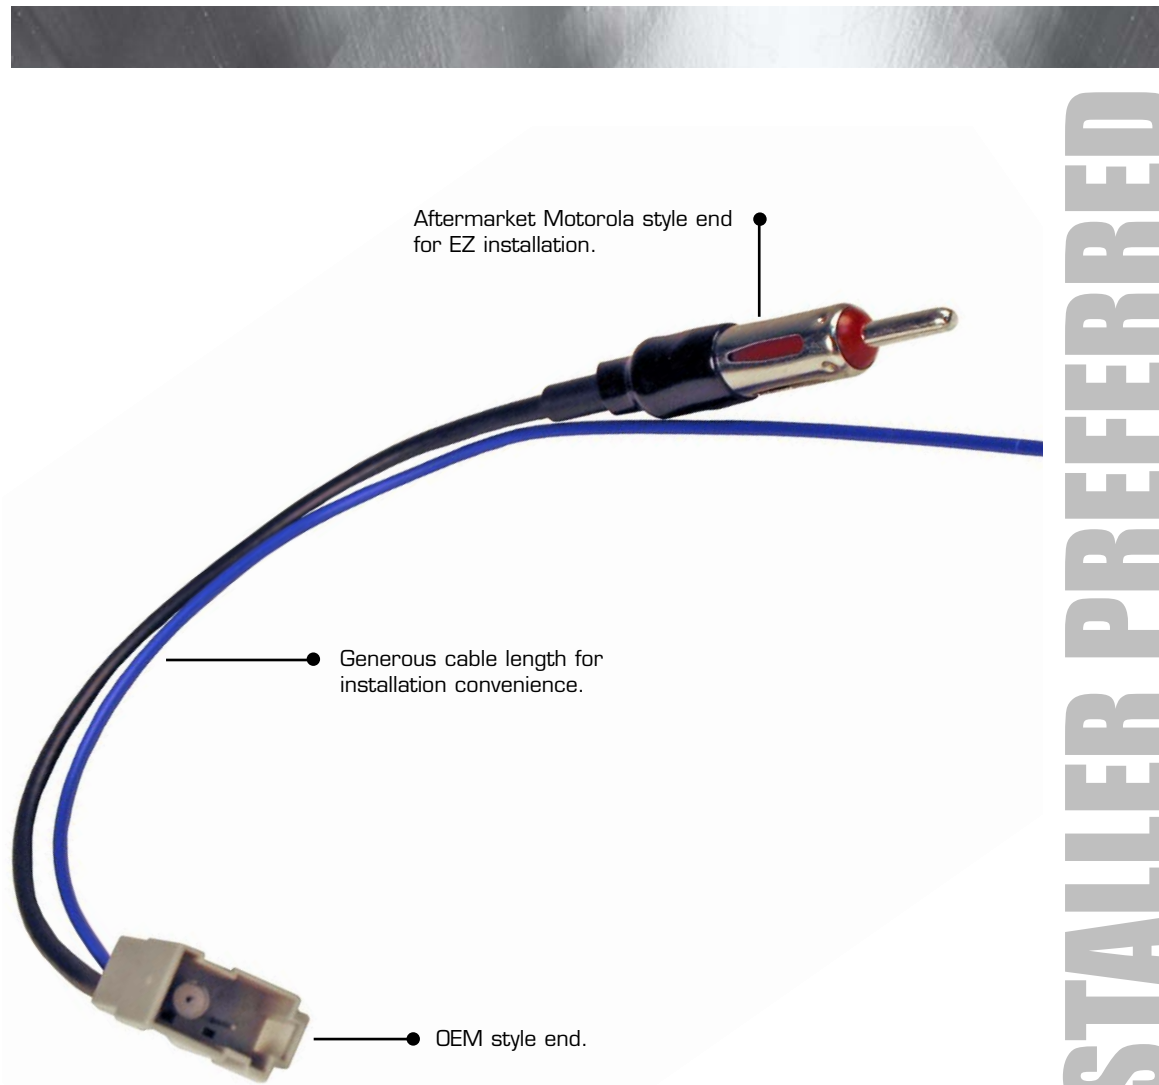

FEATURING:

The **TOYK973**

MOUNTING KIT 2012-2013 Toyota Tacoma

(Satin Black)
to match OEM finish

Installs one single DIN or ISO radio or one double DIN radio.

ISO Radio Mounting Brackets that also retain OEM Hazard Button, Airbag & Clock module.

Includes single & double DIN trim rings.

Full size pocket for added convenience.

INSTALLER PREFERRED

CUSTOM MOUNTING KITS

Wire Harnesses

American International Installer Preferred wire harnesses are a vital link between today's mobile electronics and a given vehicle. Manufactured to exacting standards, Installer Preferred wire harnesses are also a nimble installation component that plugs right into either an OEM harness or radio, simplifying installation and saving valuable time. For today's business owner and professional mobile electronics installers, time is profit; and profit is what business is all about. Make a choice that is worthy of the hard work that goes into your installations. Accept only American International Installer Preferred wire harnesses for the job every time.

INSTALLER PREFERRED

WIRE HARNESSSES

Antenna Adapters/Accessories

American International Installer Preferred antenna adapters feature only the finest quality cable and precision connector designs that are identical to their OEM counterparts within most vehicles. Delivering quality signal, while rejecting radiated noise, is a serious ongoing challenge for today's business owner and mobile electronics installer. Something as simple as a quality antenna adapter can sometimes make all the difference. American International Installer Preferred antenna adapters can be trusted to deliver the reliable fit and function that equals peace of mind. Accept nothing less.