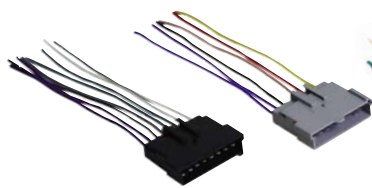

- Plugs into OEM radio.

FWH592
1982-1985
FORD/LINCOLN
MERCURY

- Plugs into factory harness.

FWH593
1985-2007
FORD/LINCOLN
MERCURY

- Plugs into OEM radio.

FWH594
1985-2007
MERCURY

- Plugs into factory harness.