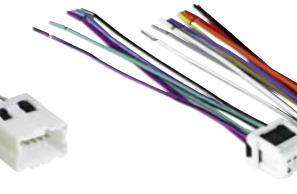

NWH702
1995-2010
NISSAN/INFINITY

NWH703
1995-2010
NISSAN/INFINITY

• Plugs into OEM radio.