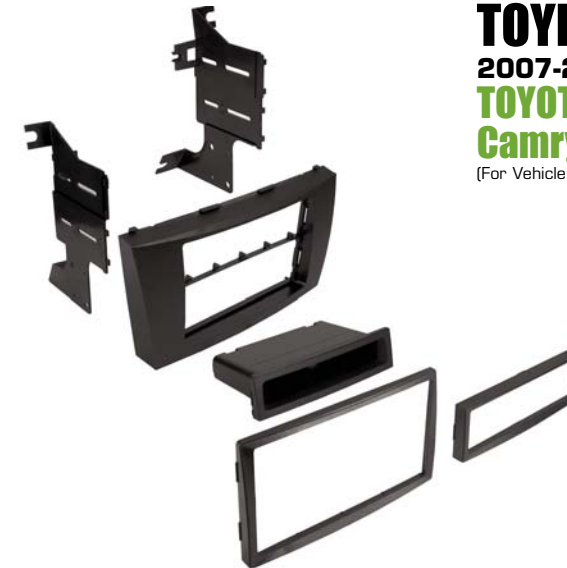

FEATURES

1. Installs one single DIN or ISO mount radio with pocket.
   - Installs one double DIN radio.
   - Includes single and double DIN trim rings.
   - Includes fully adjustable ISO mounting brackets.
   - Includes instructions & hardware.
2. **Wire Harness:**
   TWH17/TWH950

TOYK982
2004-2010
**TOYOTA
Sienna**

(For Vehicle Specifics See Pg 39)

FEATURES

1. Installs one single DIN or ISO mount radio with pocket.
   - Includes ISO/DIN trim ring.
   - Includes fully adjustable ISO mounting brackets.
   - Includes instructions & hardware.
2. **Wire Harness:**
   TWH17/TWH950