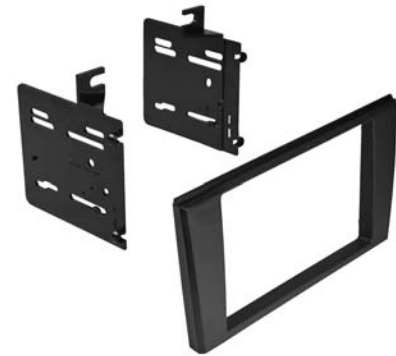

Installer Preferred
Custom Mounting Kits

LLSK582
2002-2005
FORD
Thunderbird
2000-2006
LINCOLN LS

(For Vehicle Specifics See Pg 37)

FEATURES

- Installs one double DIN radio.
- Includes fully adjustable ISO mounting brackets.
- Includes instructions & hardware.

Wire Harness:

FWH600/FWH698