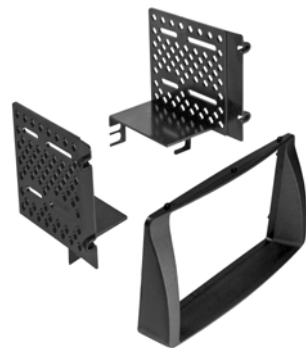

TOYK958
2003-2008
TOYOTA
Corolla

(For Vehicle Specifics See Pg 39)

FEATURES

- Installs one double DIN radio.
- Includes fully adjustable ISO mounting brackets.
- Includes instructions & hardware.

Wire Harness:
TWH17/TWH950