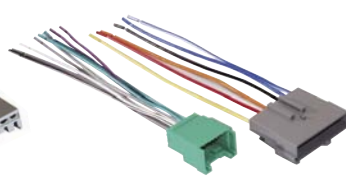

FWH596
1995-1998
FORD/LINCOLN
MERCURY
(Amp Interface)

- Plugs into factory harness.