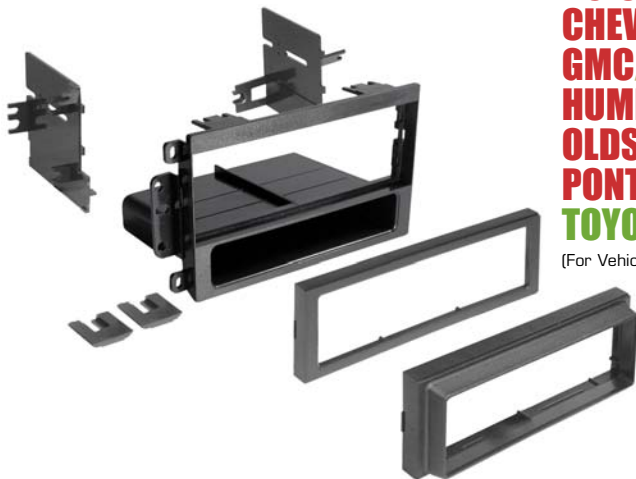

(For Vehicle Specifics See Pg 33)

FEATURES

- Installs one double DIN radio.
- Includes fully adjustable ISO mounting brackets
- Includes instructions & hardware.

Wire Harness:

GWH410

Antenna Adapters:

CR6

Installer Preferred
Custom Mounting Kits