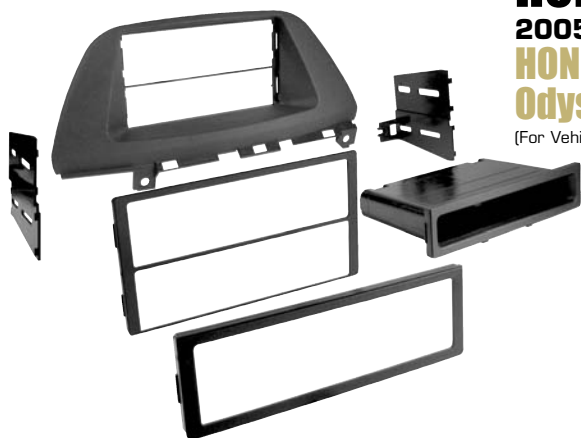

FEATURES

- Installs one double DIN radio.
- Includes fully adjustable ISO mounting brackets.
- Includes instructions & hardware.

Wire Harness:

HWH806

Antenna Adapters:

H06

Installer Preferred Custom Mounting Kits