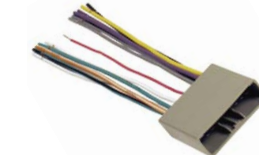

- Plugs into OEM radio.

HWH806
1998-2013
HONDA/ACURA SUZUKI

- Plugs into factory harness.

HWH807
1998-2013
HONDA/ACURA SUZUKI

- Plugs into OEM radio.

Power & Speaker
Wire Harnesses

HWH810
2008-2013
HONDA

- Plugs into factory harness.