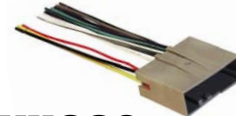

FWH692
2003-2013
FORD/MERCURY
HYUNDAI

- Plugs into factory harness.