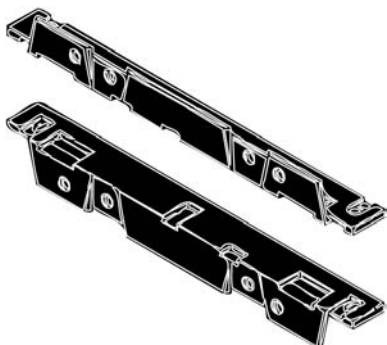

GRB259TB 1982-1993 OLDSMOBILE Ciera

FEATURES

- OEM Style Mounting Brackets.

GRB390LR 1984-1988 CHEVROLET/GMC

FEATURES

- OEM Style Mounting Brackets.