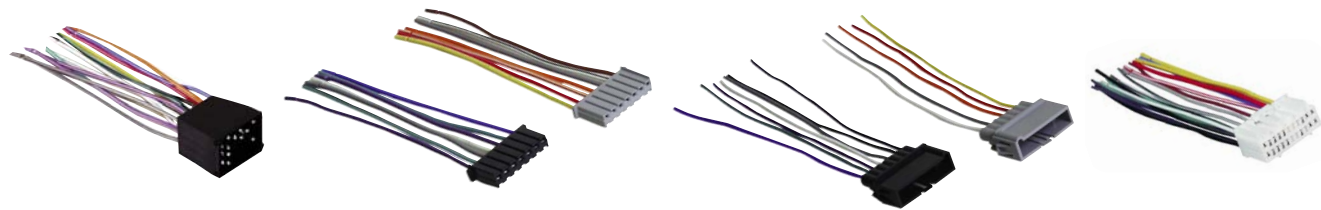

Power & Speaker
Wire Harnesses

The Wire Harnesses section of the American International Product Catalog has three distinct segments – POWER & SPEAKER, AMP INTEGRATION and AMP TUNER/BYPASS.

Be sure to search alphabetically for the required harness within the segment that fits your application.

Please note that the wire harnesses contained in these segments do not maintain the factory warning chimes or OnStar for vehicles with digitally tuned factory radios or amplifiers.

BWH470
1984-2002
BMW

• Plugs into factory harness.

CWH633
1984-2002
CHRYSLER/DODGE
JEEP/PLYMOUTH

• Plugs into OEM radio.

CWH634
1984-2002
CHRYSLER/DODGE
JEEP/PLYMOUTH

• Plugs into factory harness.

CWH637
2002-2010
CHRYSLER/DODGE
JEEP

• Plugs into OEM radio.