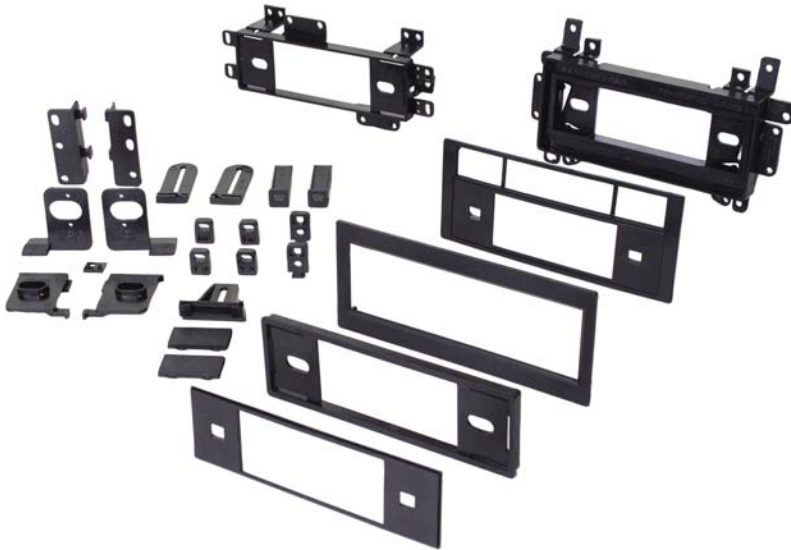

Antenna Adapters:

See application guide for specifics.

CFK510
1979-2001
CHRYSLER
DODGE/JEEP
EAGLE/PLYMOUTH
FORD/LINCOLN
MERCURY
(For Vehicle Specifics See Pg 29-30)

FEATURES

- Installs one single DIN or ISO mount radio.
- Includes ISO/DIN trim ring.
- Includes fully adjustable ISO mounting brackets.
- Includes instructions & hardware.

Wire Harness:

CWH634/CWH64A/FWH592
FWH594