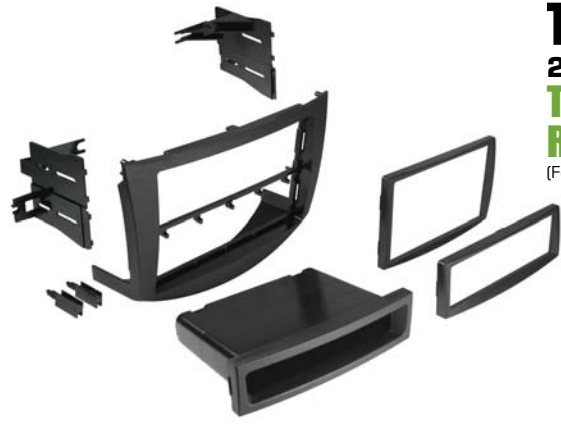

Installer Preferred
Custom Mounting Kits

TOYK994
2006-2012
TOYOTA
RAV 4

(For Vehicle Specifics See Pg 39)

FEATURES

- Installs one single DIN or ISO mount radio with pocket.
- Installs one double DIN radio.
- Includes single and double DIN trim rings.
- Includes fully adjustable ISO mounting brackets.
- Includes instructions & hardware.

Wire Harness:

TWH17/TWH950

NEW ITEM!
NOW AVAILABLE!