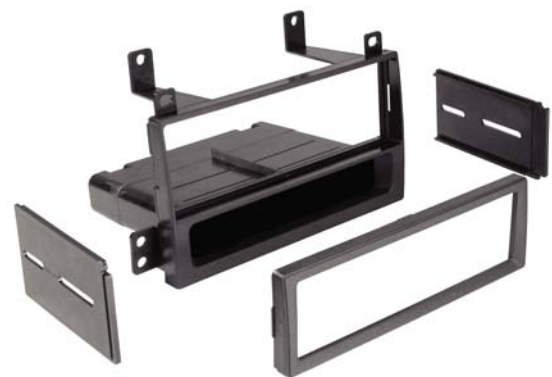

LTCK588
2003-2011
LINCOLN
Towncar

(For Vehicle Specifics See Pg 37)

FEATURES

- Installs one single DIN or ISO mount radio with pocket.
- Includes ISO/DIN trim ring.
- Includes fully adjustable ISO mounting brackets.
- Built in radio chassis support rail.
- Includes instructions & hardware.

Wire Harness:

FWH692/FWH694