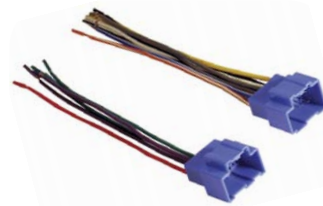

- Plugs into factory harness.

GWH406
2006-2011
GENERAL MOTORS

- Standard/Standard BOSE & HK systems.

GWH406PI0
2006-2011
GENERAL MOTORS

- Plugs into factory harness.
- Vehicles equipped with PIONEER audio system