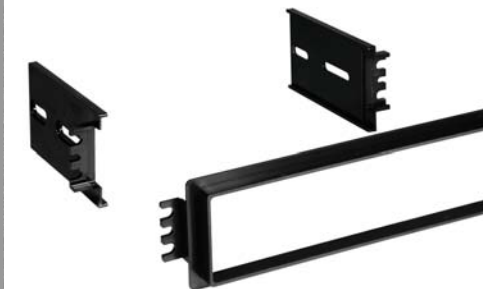

HYNK1110
2002-2005
HYUNDAI
Accent

(For Vehicle Specifics See Pg 36)

FEATURES

- Installs one single ISO mount radio.
- Includes fully adjustable ISO mounting brackets.
- Includes instructions & hardware.

Wire Harness:
HWH1102